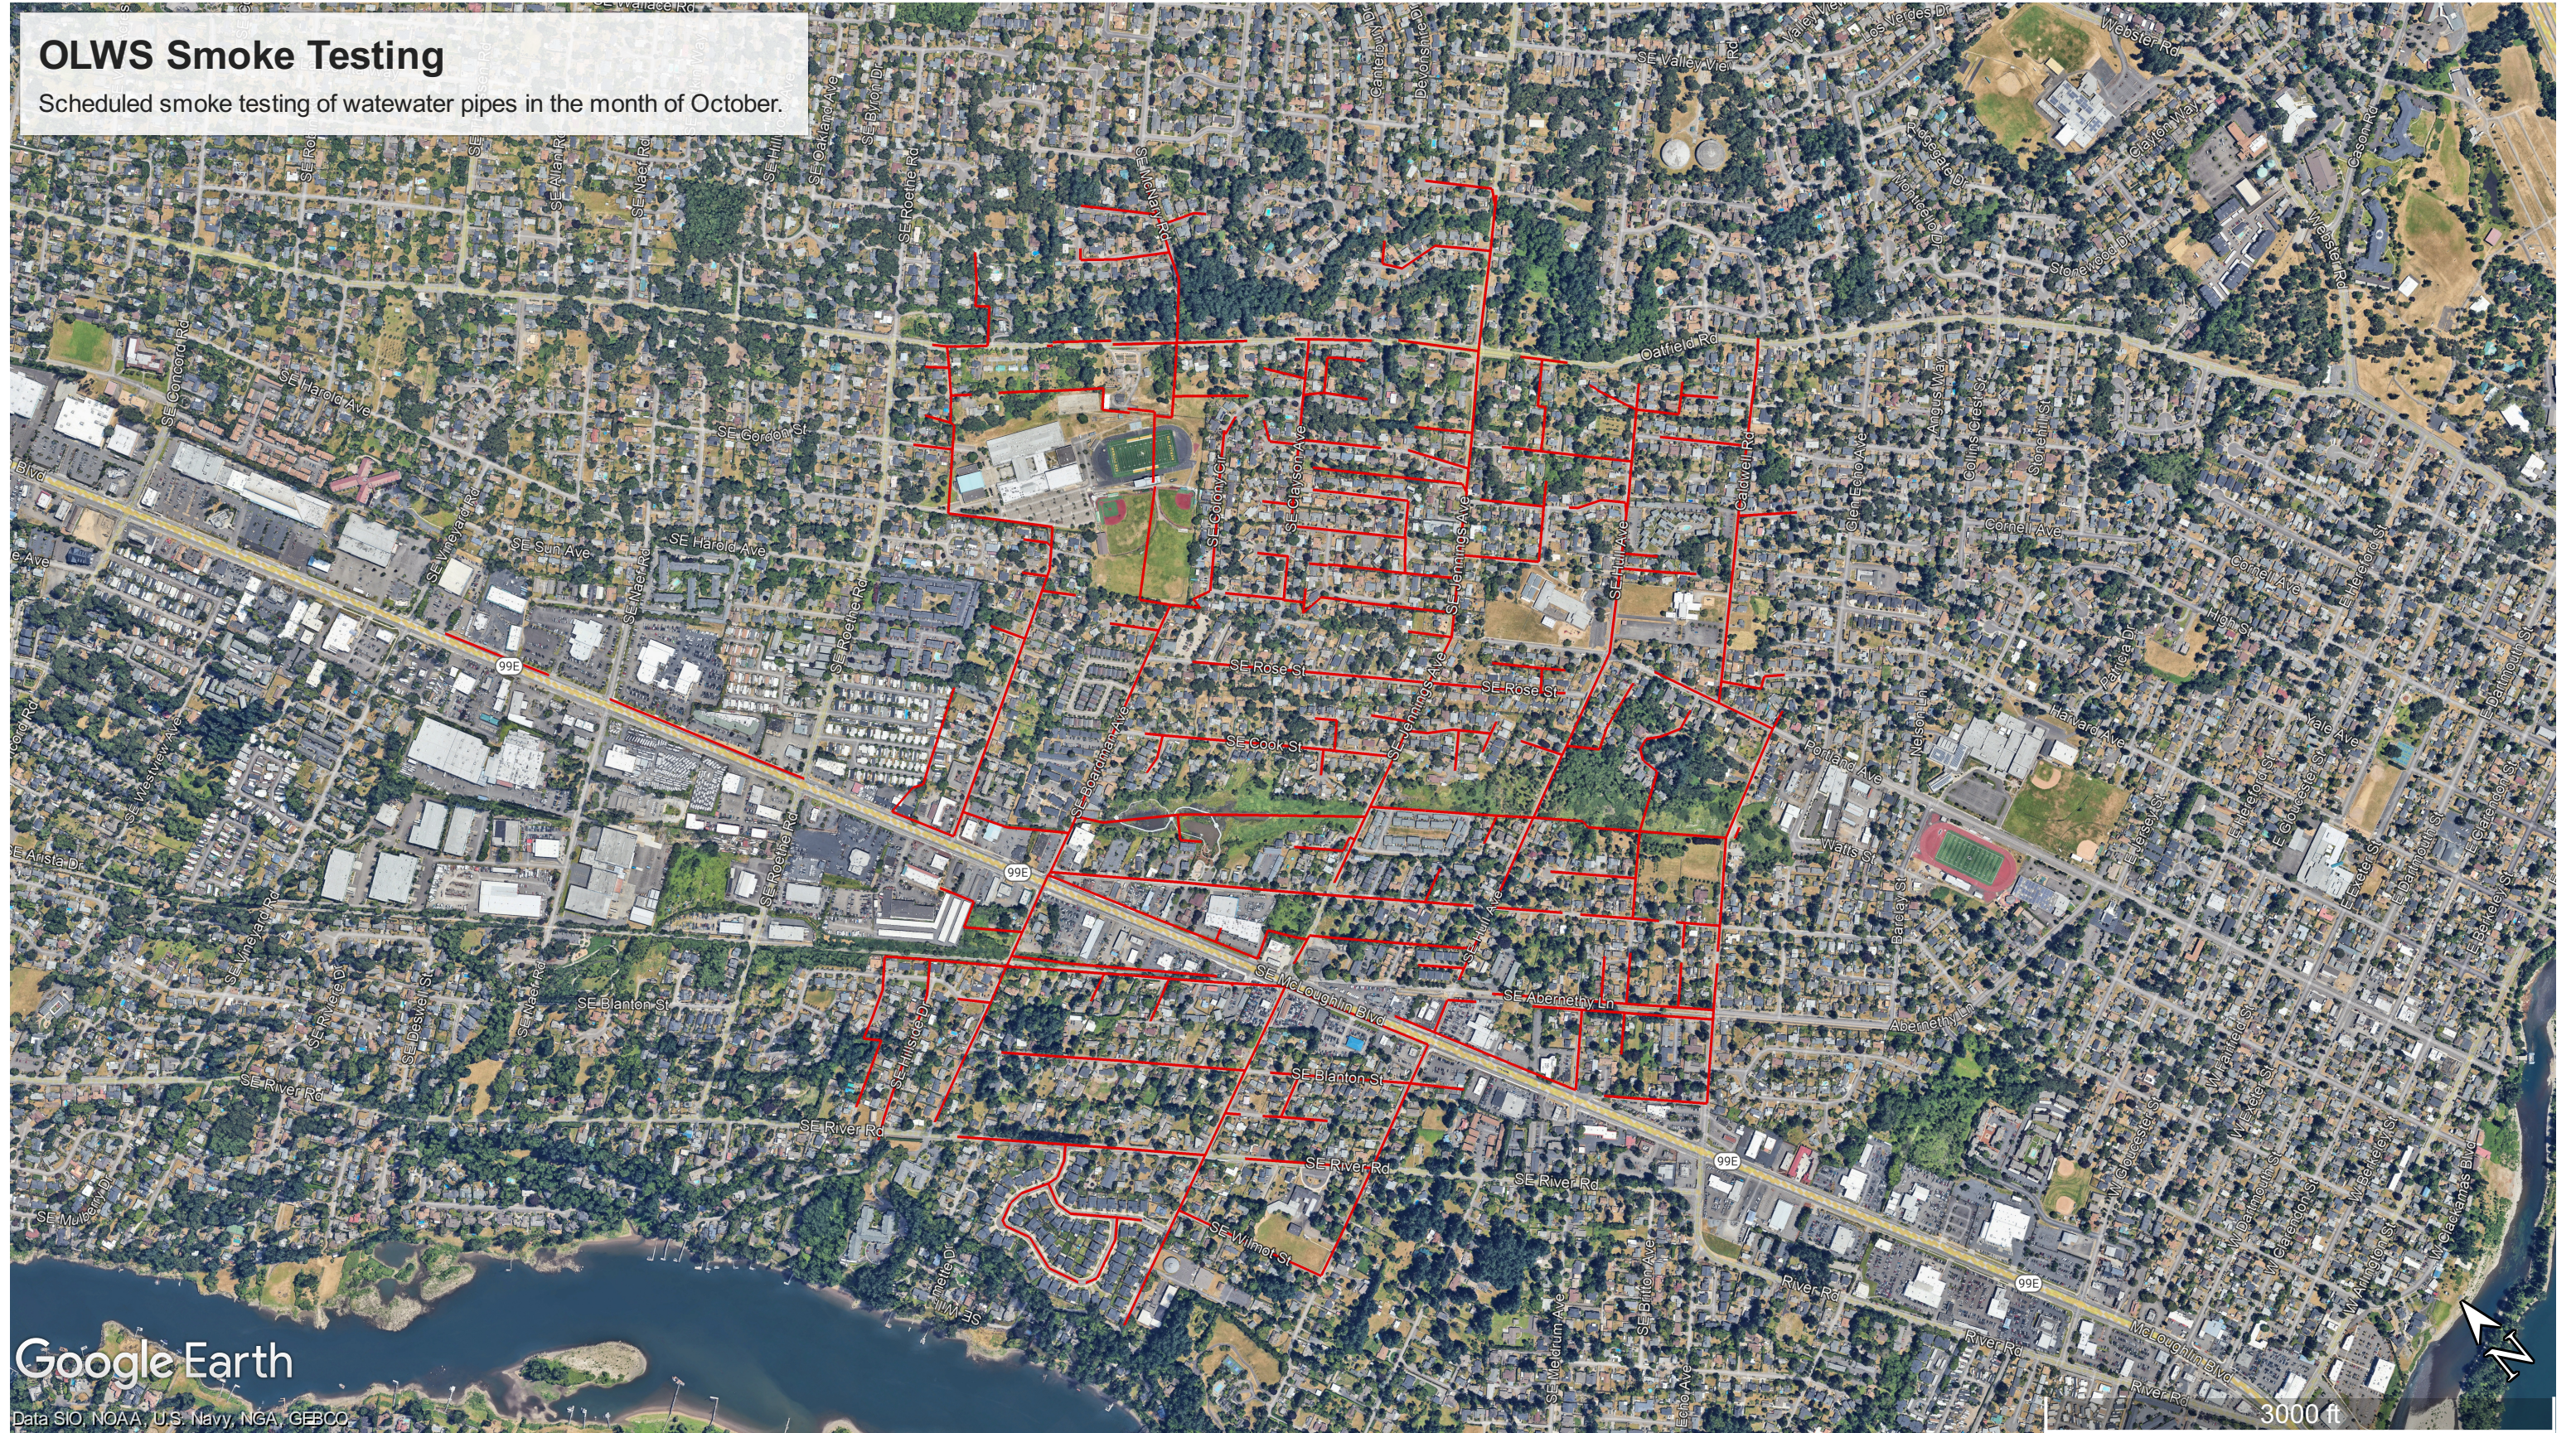

OLWS Smoke Testing

Scheduled smoke testing of wastewater pipes in the month of October.

Google Earth

Data SIO, NOAA, U.S. Navy, NGA, GEBCO

3000 ft